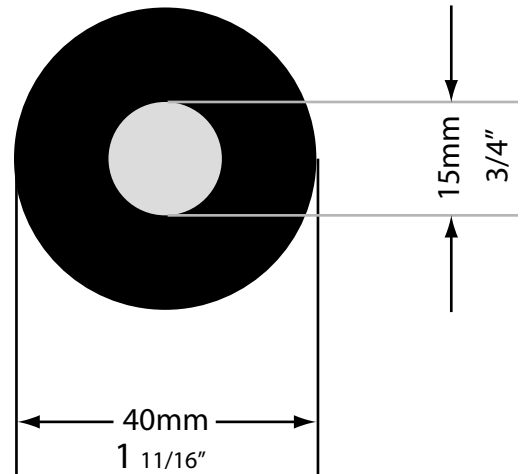

Earpad Specifications

Part No. D-10
Fits Regular Size
Earphones

Part No. D-20MM
Fits Large Size
Earphones

Part No. E-20
Fits E-100 Style
Headphones

NOTE: It is best to match the outer edge and not worry so much about the inner size. These are shown in a relaxed state. They can stretch. For the oval sizing click here.

Part No. L-70

Part No. D-60

Part No. F-30
Fits F-30 Style
Headphones

Scan Sound, Inc.

1121 S. Military Trail, Suite 118
Deerfield Beach, FL 33442

www.scansound.com

(954) 425-0199 Phone
(954) 827-2408 Fax
(866) 722-6763 Toll-Free