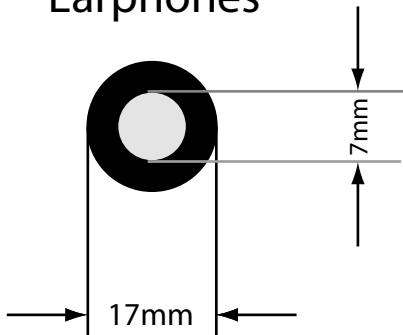

Earpad Specifications

Part No. D-10
Fits Regular Size
Earphones

Part No. D-20MM
Fits Large Size
Earphones

Part No. E-20
Fits E-100 Style
Headphones

NOTE: It is best to match the outer edge and not worry so much about the inner size. These are shown in a relaxed state. They can stretch. For the oval sizing click here.

Part No. L-70

Part No. D-60

Part No. F-30
Fits F-30 Style
Headphones

Scan Sound, Inc.

1121 S. Military Trail, Suite 118
Deerfield Beach, FL 33442

www.scansound.com

(954) 425-0199 Phone
(954) 827-2408 Fax
(866) 722-6763 Toll-Free