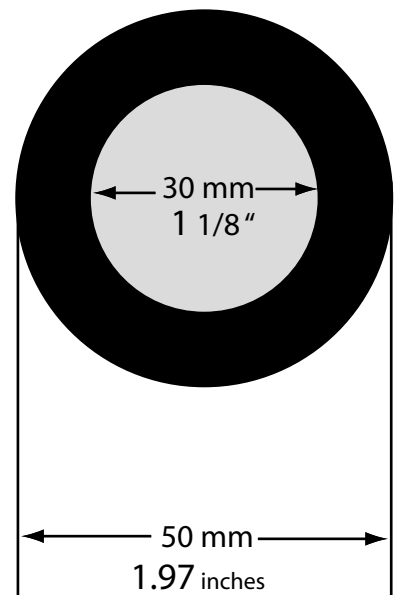

Earpad Specifications

Part No. D-10
Fits Regular Size
Earphones

Part No. D-20MM
Fits Large Size
Earphones

Part No. E-20
Fits E-100 Style
Headphones

NOTE: It is best to match the outer edge and not worry so much about the inner size. These are shown in a relaxed state. They can stretch. For the oval sizing click here.

Part No. L-70

Part No. D-60

Part No. F-30
Fits F-30 Style
Headphones

Scan Sound, Inc.

1121 S. Military Trail, Suite 118
Deerfield Beach, FL 33442

www.scansound.com

(954) 425-0199 Phone
(954) 827-2408 Fax
(866) 722-6763 Toll-Free