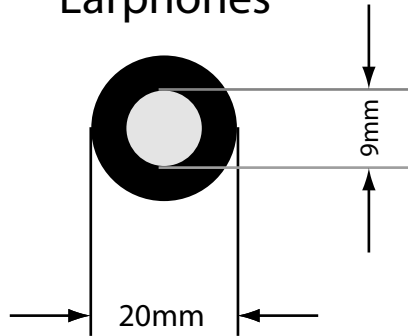

Earpad Specifications

Part No. D-10
Fits Regular Size
Earphones

Part No. D-20MM
Fits Large Size
Earphones

Part No. E-20
Fits E-100 Style
Headphones

NOTE: It is best to match the outer edge and not worry so much about the inner size. These are shown in a relaxed state. They can stretch. For the oval sizing click here.

Part No. L-70

Part No. D-60

Part No. F-30
Fits F-30 Style
Headphones

Scan Sound, Inc.

1121 S. Military Trail, Suite 118
Deerfield Beach, FL 33442

www.scansound.com

(954) 425-0199 Phone
(954) 827-2408 Fax
(866) 722-6763 Toll-Free