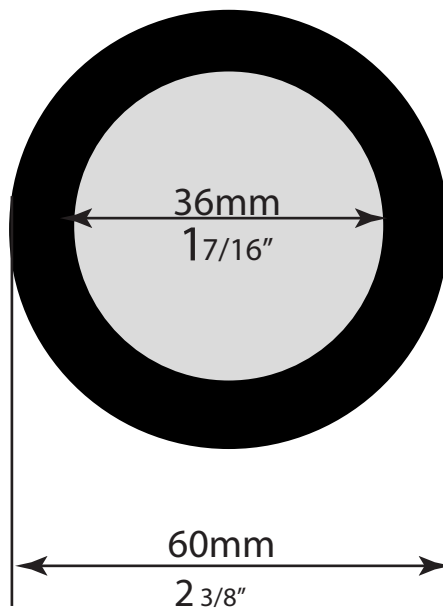

Earpad Specifications

Part No. D-10
Fits Regular Size
Earphones

Part No. D-20MM
Fits Large Size
Earphones

Part No. E-20
Fits E-100 Style
Headphones

NOTE: It is best to match the outer edge and not worry so much about the inner size. These are shown in a relaxed state. They can stretch. For the oval sizing click here.

Part No. L-70

Part No. D-60

Part No. F-30
Fits F-30 Style
Headphones

Scan Sound, Inc.

1121 S. Military Trail, Suite 118
Deerfield Beach, FL 33442

www.scansound.com

(954) 425-0199 Phone
(954) 827-2408 Fax
(866) 722-6763 Toll-Free