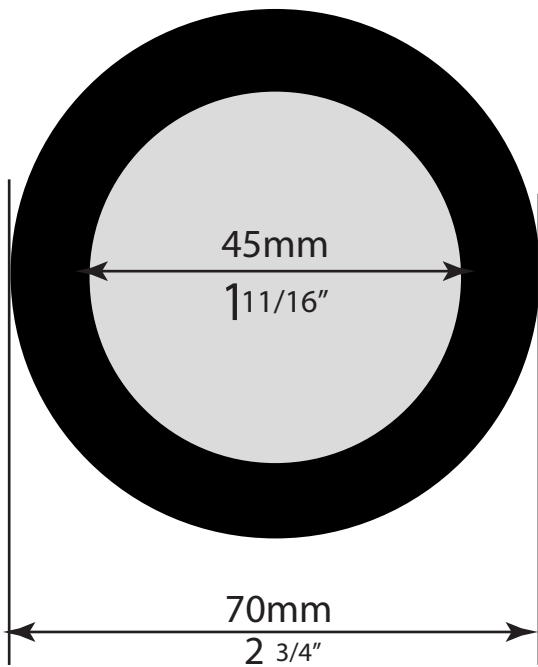

Earpad Specifications

Part No. D-10
Fits Regular Size
Earphones

Part No. D-20MM
Fits Large Size
Earphones

Part No. E-20
Fits E-100 Style
Headphones

NOTE: It is best to match the outer edge and not worry so much about the inner size. These are shown in a relaxed state. They can stretch. For the oval sizing click here.

Part No. L-70

Part No. D-60

Part No. F-30
Fits F-30 Style
Headphones

Scan Sound, Inc.

1121 S. Military Trail, Suite 118
Deerfield Beach, FL 33442

www.scansound.com

(954) 425-0199 Phone
(954) 827-2408 Fax
(866) 722-6763 Toll-Free